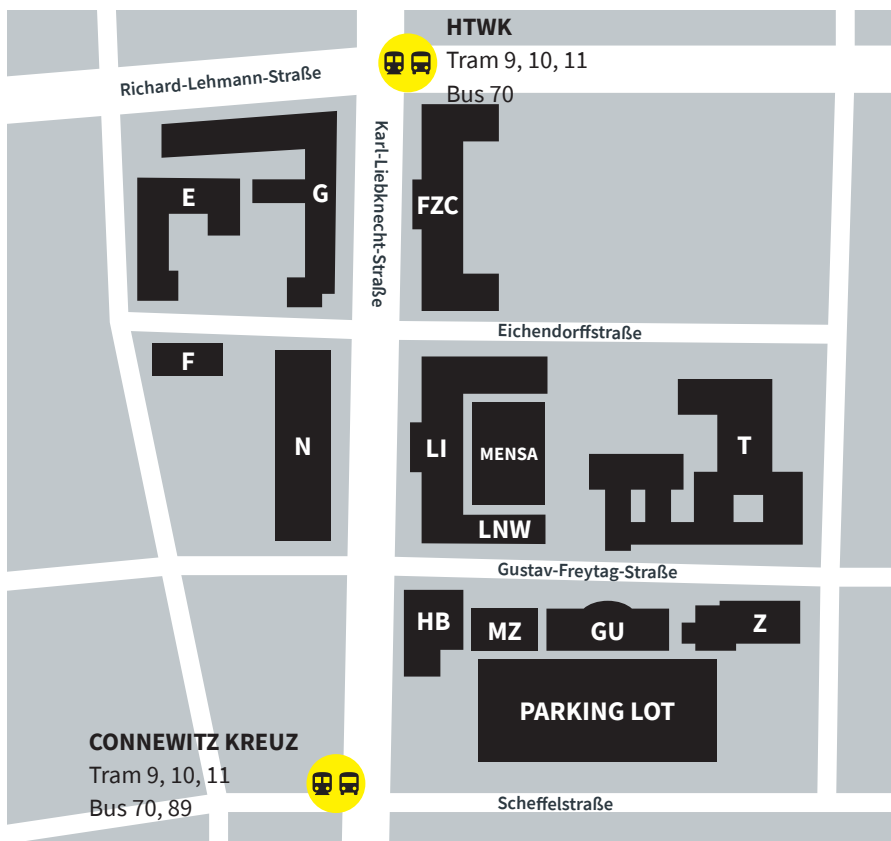

Campus overview

Addresses, traffic links from main station

- **E** **Eichendorffstraße** Eichendorffstraße 2, 04277 Leipzig
  Tram 9, 10, 11 HTWK
- **FZC** **Research Center Campus**
  Karl-Liebnecht-Straße 143, 04277 Leipzig
  Tram 9, 10, 11 HTWK
- **F** **FÖPPL-Building** Kochstraße 85, 04277 Leipzig
  Tram 9, 10, 11 HTWK
- **G** **GEUTEBRÜCK-Building**
  Karl-Liebnecht-Straße 132, 04277 Leipzig
  Tram 9, 10, 11 HTWK
- **GU** **GUTENBERG-Building**
  Gustav-Freytag-Str. 42, 04277 Leipzig
  Tram 9, 10, 11 Connewitz Kreuz
- **HB** **University Library**
  Gustav-Freytag-Straße 40, 04277 Leipzig
  Tram 9, 10, 11 Connewitz Kreuz
- **LI** **LIPSIUS-Building** Karl-Liebnecht-Straße 145, 04277 Leipzig
  Tram 9, 10, 11 HTWK
- **LNW** **Laboratory Building Sciences**
  Gustav-Freytag-Straße 41 A, 04277 Leipzig
  Tram 9, 10, 11 Connewitz Kreuz