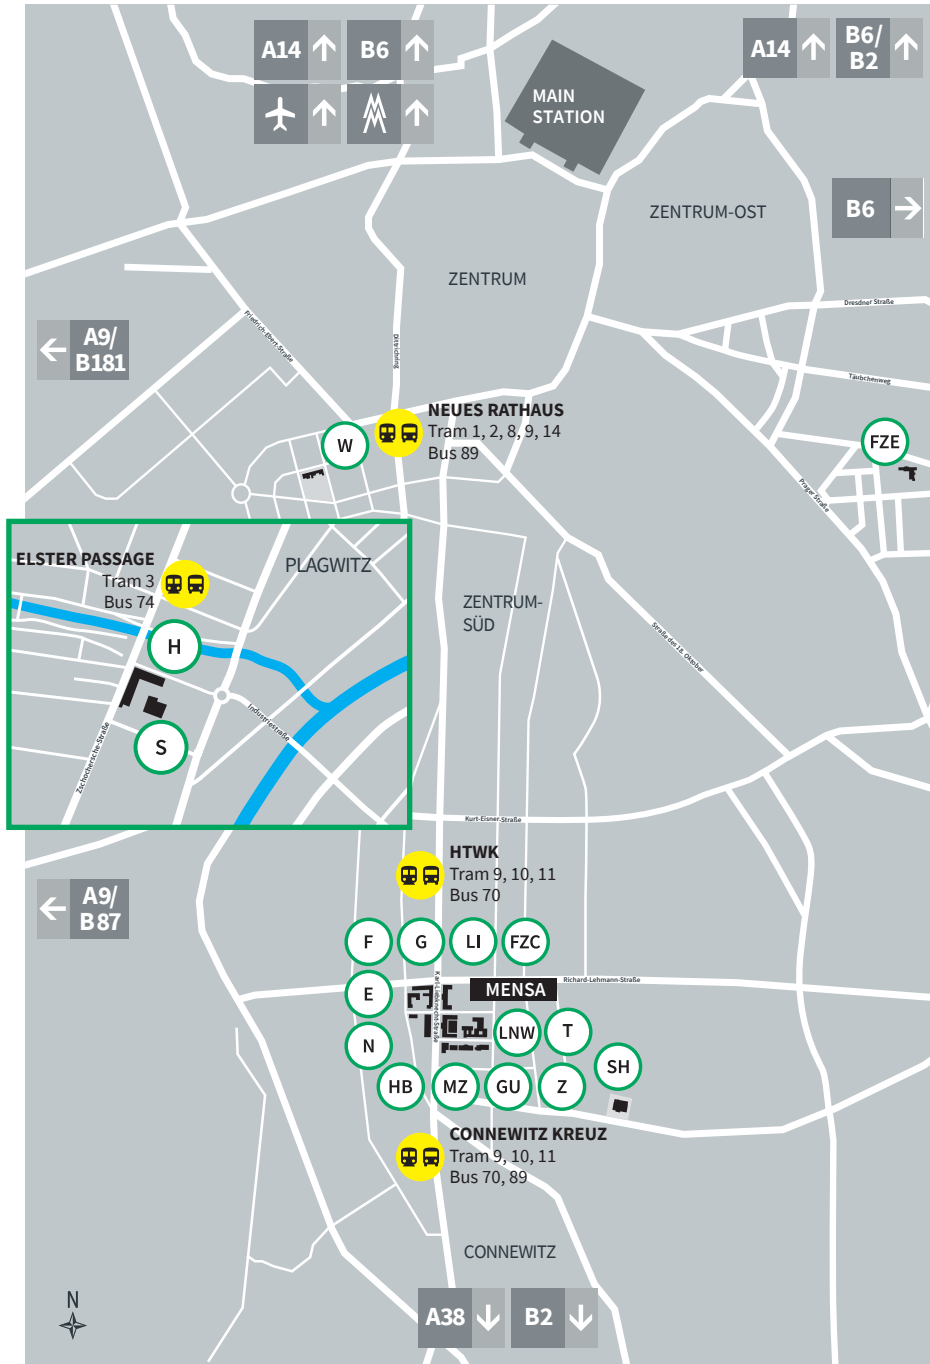

Site map complete overview

Addresses, traffic links from main station

- **E Eichendorffstraße** Eichendorffstraße 2, 04277 Leipzig
  Tram 9, 10, 11 HTWK
- **FZE Research Center** Eilenburger Straße 13, 04317 Leipzig
  Tram 15 Ostplatz, Bus 60 Schulze-Boysen-Straße
- **FZC Research Center Campus**
  Karl-Liebnecht-Straße 143, 04277 Leipzig
  Tram 9, 10, 11 HTWK
- **F FÖPPL-Building** Kochstraße 85, 04277 Leipzig
  Tram 9, 10, 11 HTWK
- **G GEUTEBRÜCK-Building**
  Karl-Liebnecht-Straße 132, 04277 Leipzig
  Tram 9, 10, 11 HTWK
- **GU GUTENBERG-Building**
  Gustav-Freytag-Str. 42, 04277 Leipzig
  Tram 9, 10, 11 Connewitz Kreuz
- **H HOPPER-Building** Zschochersche Straße 69, 04229 Leipzig
  Tram 3, Bus 74 Elster Passage
- **HB University Library**
  Gustav-Freytag-Straße 40, 04277 Leipzig
  Tram 9, 10, 11 Connewitz Kreuz
- **SH Collegiate Sports Gym**
  Arno-Nitzsche-Straße 29, 04277 Leipzig
  Tram 10 Meusdorfer Straße
- **LI LIPSIUS-Building** Karl-Liebnecht-Straße 145, 04277 Leipzig
  Tram 9, 10, 11 HTWK
- **LNW Laboratory Building Sciences**
  Gustav-Freytag-Straße 41 A, 04277 Leipzig
  Tram 9, 10, 11 Connewitz Kreuz
- **MZ Multi Media Center** Gustav-Freytag-Straße 40, 04277 Leipzig
  Tram 9, 10, 11 Connewitz Kreuz
- **N NIEPER-Building** Karl-Liebnecht-Straße 134, 04277 Leipzig
  Tram 9, 10, 11 Connewitz Kreuz
- **S SHANNON-Building**
  Zschochersche Straße 69, Innenhof 04229 Leipzig
  Tram 3, Bus 74 Elster Passage
- **T Building T** Gustav-Freytag-Straße 43, 04277 Leipzig
  Tram 9, 10, 11 Connewitz Kreuz
- **W WIENER-Building** Wächterstraße 13, 04107 Leipzig
  Bus 89 Wächterstraße, Tram 1, 2, 8, 9, 14 Neues Rathaus
- **Z ZUSE-Building** Gustav-Freytag-Straße 42A, 04277 Leipzig
  Tram 9, 10, 11 Connewitz Kreuz