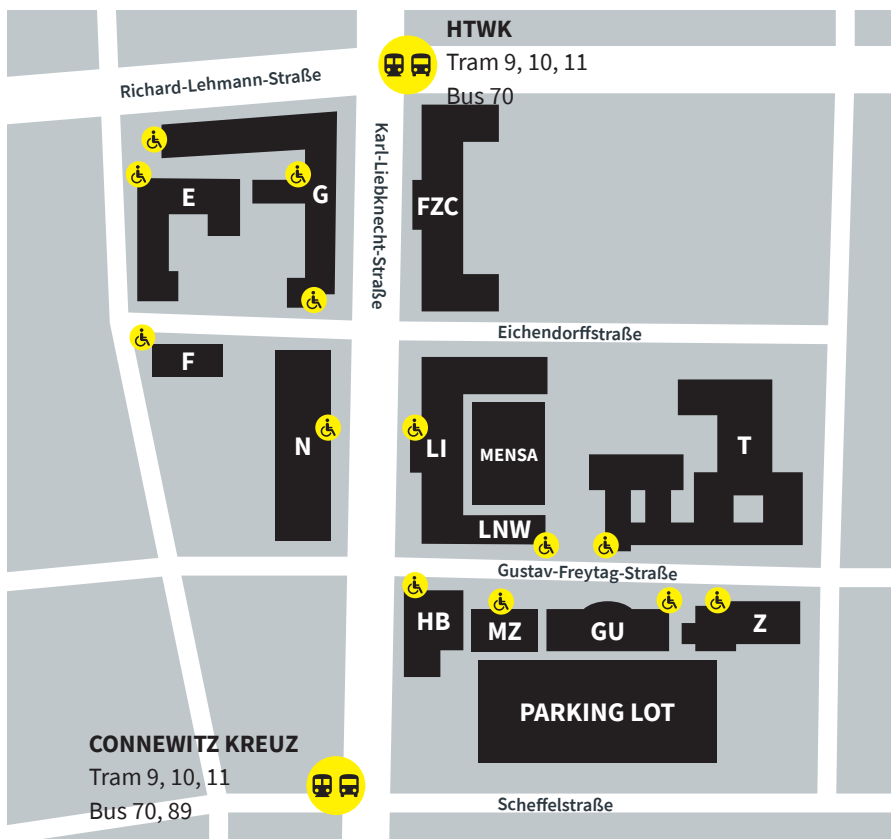

Campus overview – wheelchair access

- **MZ** **Multi Media Center** Gustav-Freytag-Straße 40, 04277 Leipzig
  Tram 9, 10, 11 Connewitz Kreuz
- **N** **NIEPER-Building** Karl-Liebnecht-Straße 134, 04277 Leipzig
  Tram 9, 10, 11 Connewitz Kreuz
- **T** **Building T** Gustav-Freytag-Straße 43, 04277 Leipzig
  Tram 9, 10, 11 Connewitz Kreuz
- **Z** **ZUSE-Building** Gustav-Freytag-Straße 42A, 04277 Leipzig
  Tram 9, 10, 11 Connewitz Kreuz